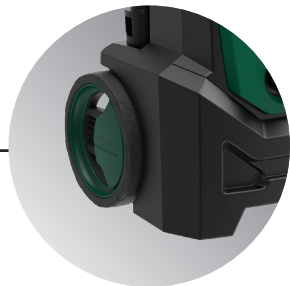

# LAVOR

*SIMPLY STRONGER*

## Standard equipment

Ergonomic handle

Built-in accessory holder

Wheels for easy transport

Gun with quick coupling

High pressure hose 4m

Lance with quick coupling

Turbo nozzle